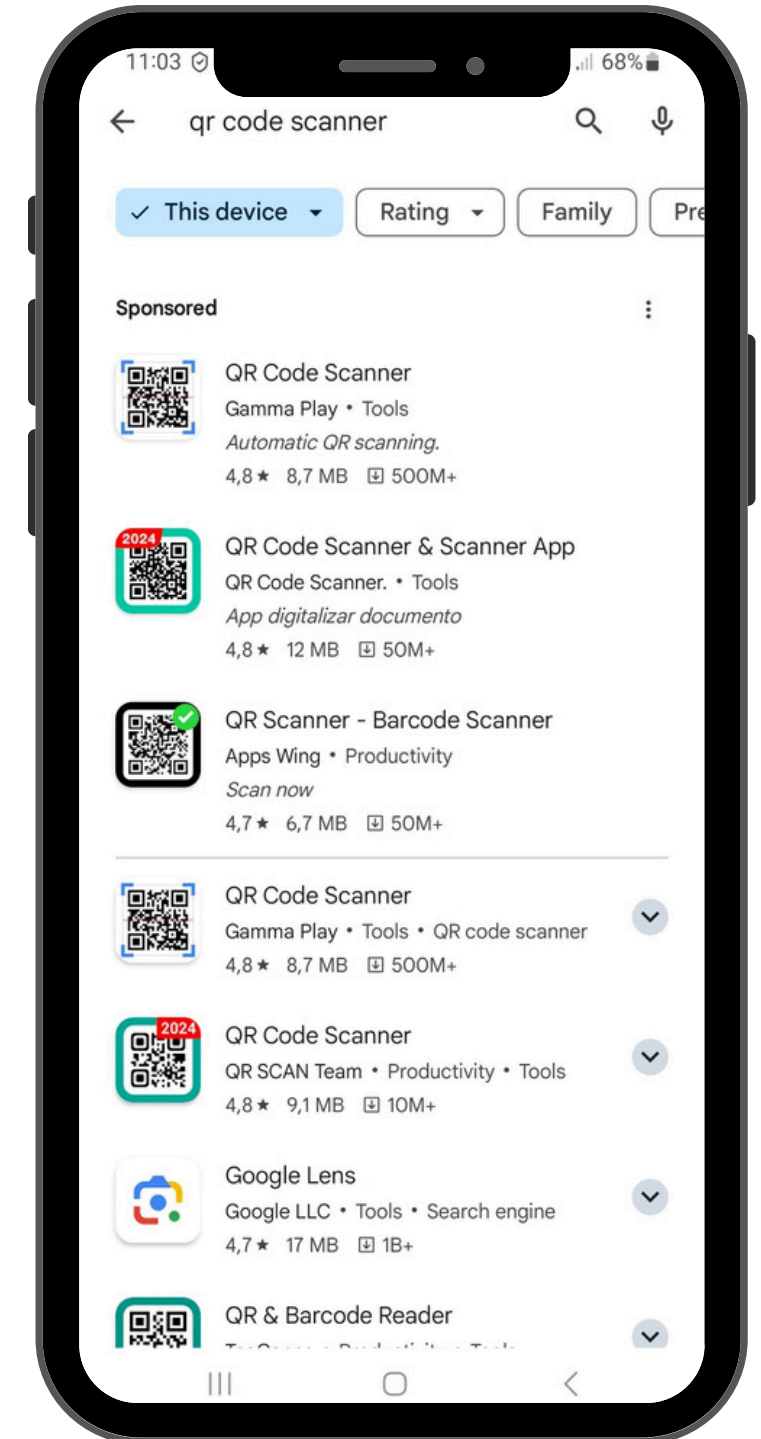

Web App How to Download Guide

Welcome!

to Wheelistic's Web App

Main App Features

- Medical Assist Access
- Home Drive
- Trip Monitor
- Panic SOS Button to access your emergency services
- Motor Advisor
- Fines & Licence Portal
- Travel Start & Travel Curious Portals

Let's get started

Access the PWA App

Let's get started:

The App is available on any device, including a Cellphone, Laptop or even Tablet.

Scan the QR Code to access the site or click on this link: <http://wheelistic.oneloyalty.online>

Note!

How to Scan

Some devices don't need an App to Scan a QR Code

Some Android and Apple devices can scan QR Codes directly from their Camera as seen on the first screen on the right.

If your Camera does not want to scan the QR Code, please visit your App Store and download a QR Code Scanner to help you scan the QR Code. On the right hand screen is some examples of the scanners available on the Play Store.

How to?

Download on Android

See screenshots on the right if you are an ANDROID user.

- 1) Add the App to the Home Screen in order to access the App without needing the link or QR Code.
- 2) You can either click on “Add to Home Screen” or open the right hand Menu and then select “Add to Home Screen.
- 3) Here you will click on Install.