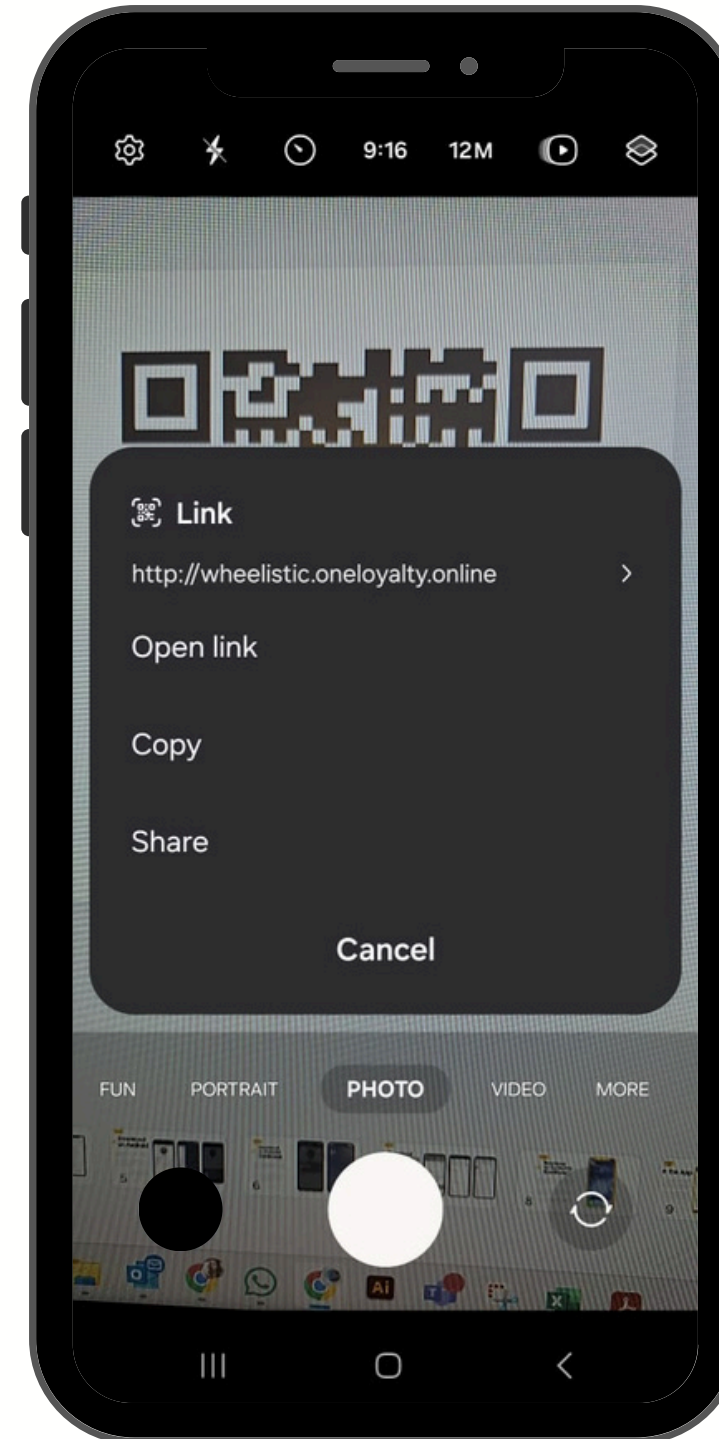

Let's get started

Access the PWA App

Let's get started:

The App is available on any device, including a Cellphone, Laptop or even Tablet.

Scan the QR Code to access the site or click on this link: <http://wheelistic.oneloyalty.online>

Note!

How to Scan

Some devices don't need an App to Scan a QR Code

Some Android and Apple devices can scan QR Codes directly from their Camera as seen on the first screen on the right.

If your Camera does not want to scan the QR Code, please visit your App Store and download a QR Code Scanner to help you scan the QR Code. On the right hand screen is some examples of the scanners available on the Play Store.

How to?

Download on Android

See screenshots on the right if you are an ANDROID user.

- 1) Add the App to the Home Screen in order to access the App without needing the link or QR Code.
- 2) You can either click on “Add to Home Screen” or open the right hand Menu and then select “Add to Home Screen.
- 3) Here you will click on Install.