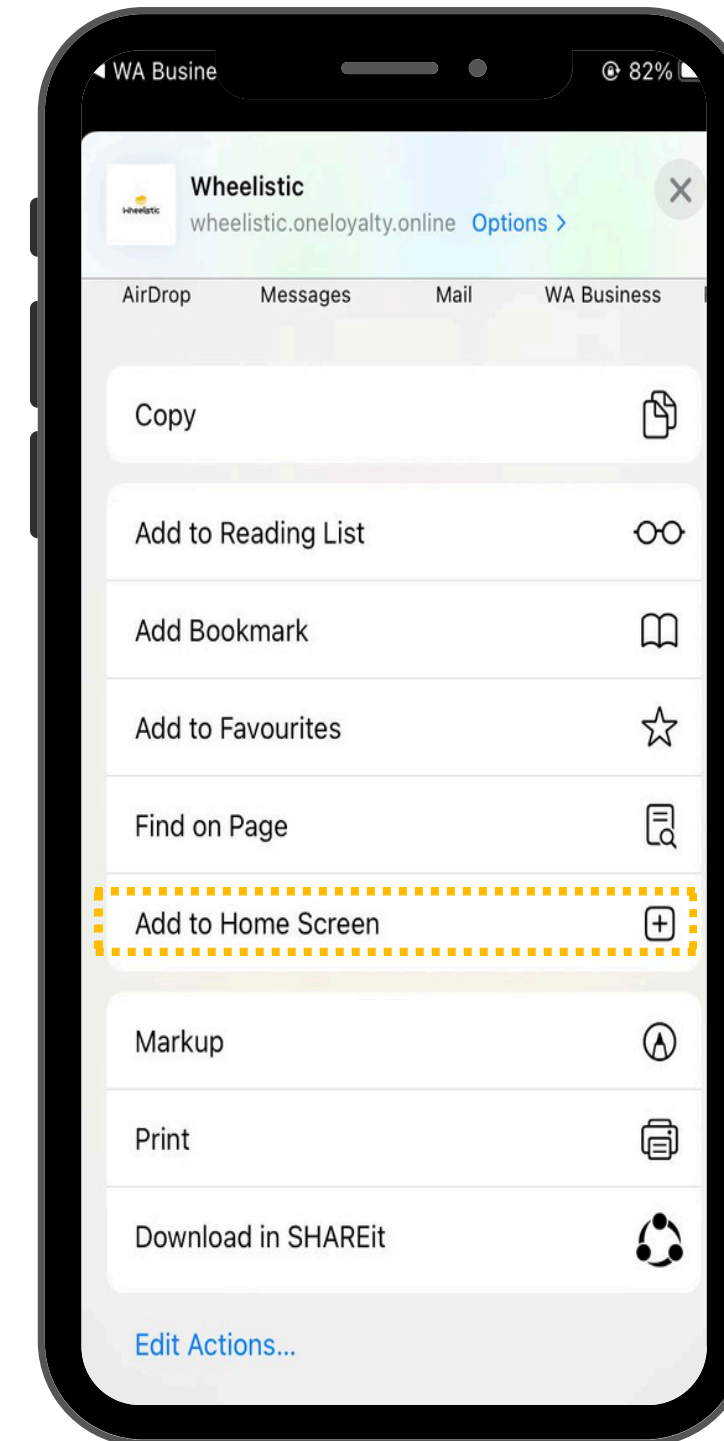

How to?

Download on Android

See screenshots on the right if you are an ANDROID user.

- 1) Add the App to the Home Screen in order to access the App without needing the link or QR Code.
- 2) You can either click on “Add to Home Screen” or open the right hand Menu and then select “Add to Home Screen.
- 3) Here you will click on Install.

How to?

Download on Android (Continued)

Once you have clicked on Install, it will download the PWA in the back end of your Browser.

Press the home screen button on your phone and check that the app is either on your Home Screen or in the App Section of your App Menu.

You have successfully downloaded the app - enjoy all the features!

How to?

Download on Apple/iOS

See screenshots on the right if you are an APPLE/iOS user.

1) You will receive a pop up message on how to download the app, click OK

2) Add the App to the Home Screen in order to access the App without needing the link or QR Code.

3) Type in the App name, the default is IG but you can add whatever you like the name to be.

How to?

Download on Apple/iOS (Continued)