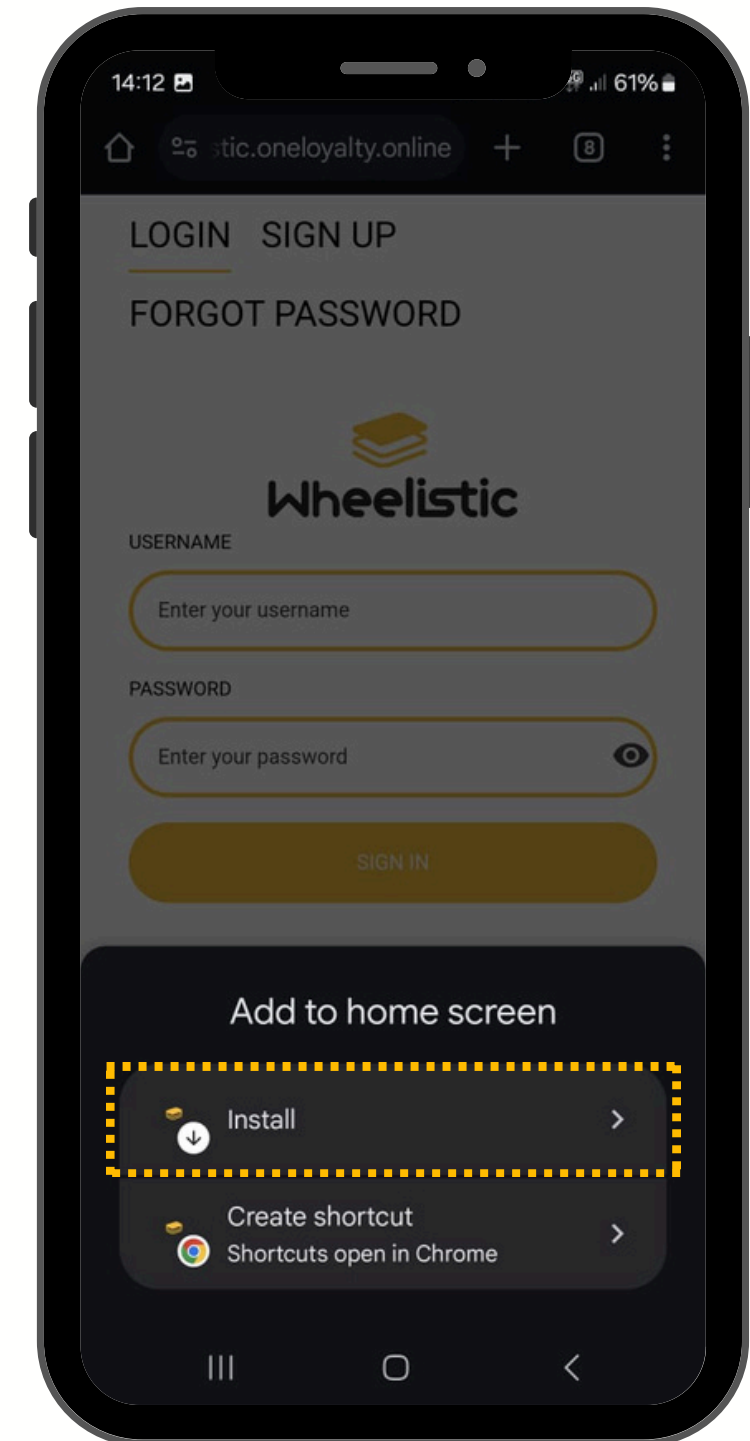

Web App How to Download Guide

Welcome!

to Wheelistic's Web App

Main App Features

- Medical Assist Access
- Home Drive
- Trip Monitor
- Panic SOS Button to access your emergency services
- Motor Advisor
- Fines & Licence Portal
- Travel Start & Travel Curious Portals

Let's get started

Access the PWA App

Let's get started:

The App is available on any device, including a Cellphone, Laptop or even Tablet.

Scan the QR Code to access the site or click on this link: <http://wheelistic.oneloyalty.online>

Note!

How to Scan

Some devices don't need an App to Scan a QR Code

Some Android and Apple devices can scan QR Codes directly from their Camera as seen on the first screen on the right.

If your Camera does not want to scan the QR Code, please visit your App Store and download a QR Code Scanner to help you scan the QR Code. On the right hand screen is some examples of the scanners available on the Play Store.

How to?

Download on Android

See screenshots on the right if you are an ANDROID user.

- 1) Add the App to the Home Screen in order to access the App without needing the link or QR Code.
- 2) You can either click on “Add to Home Screen” or open the right hand Menu and then select “Add to Home Screen.
- 3) Here you will click on Install.