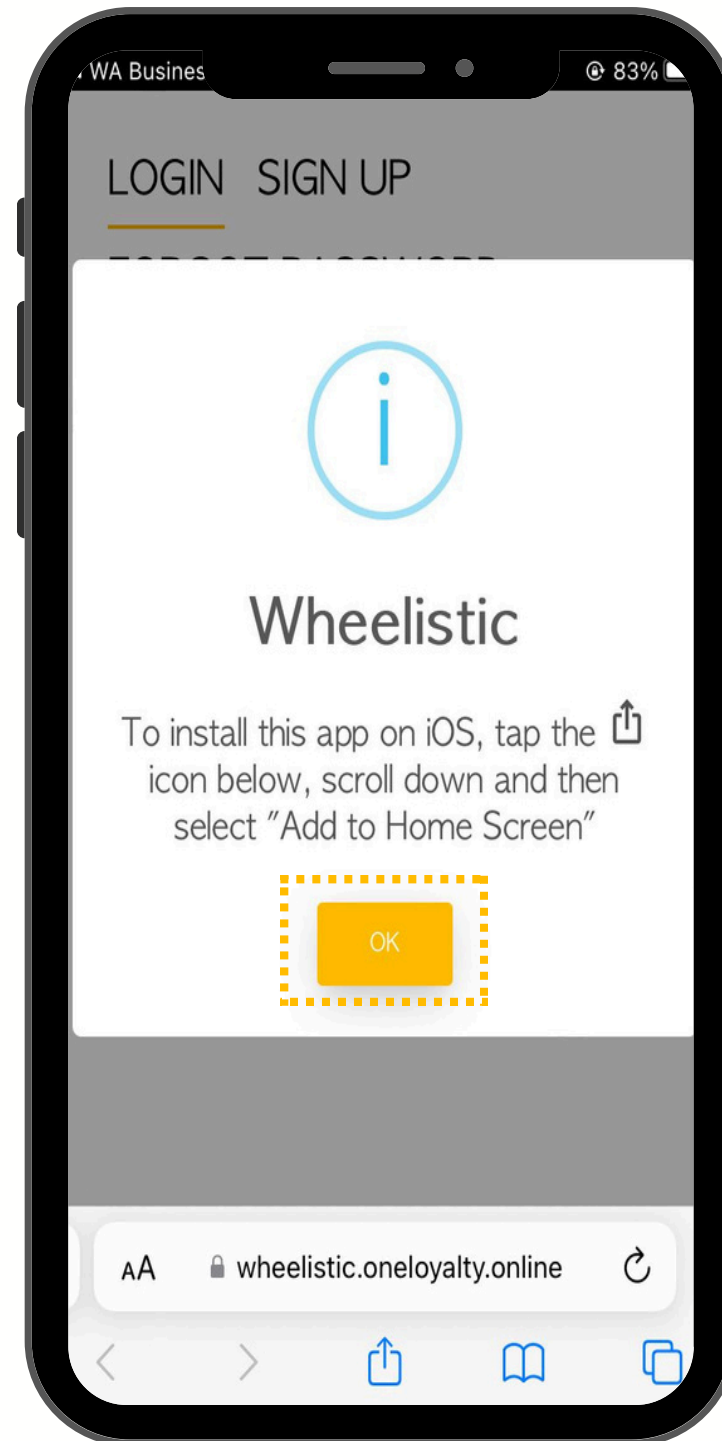

How to?

Download on Android

See screenshots on the right if you are an ANDROID user.

- 1) Add the App to the Home Screen in order to access the App without needing the link or QR Code.
- 2) You can either click on “Add to Home Screen” or open the right hand Menu and then select “Add to Home Screen.
- 3) Here you will click on Install.

How to?

Download on Android (Continued)

Once you have clicked on Install, it will download the PWA in the back end of your Browser.

Press the home screen button on your phone and check that the app is either on your Home Screen or in the App Section of your App Menu.

You have successfully downloaded the app - enjoy all the features!

How to?

Download on Apple/iOS

See screenshots on the right if you are an APPLE/iOS user.

1) You will receive a pop up message on how to download the app, click OK

2) Add the App to the Home Screen in order to access the App without needing the link or QR Code.

3) Type in the App name, the default is IG but you can add whatever you like the name to be.

How to?

Download on Apple/iOS (Continued)