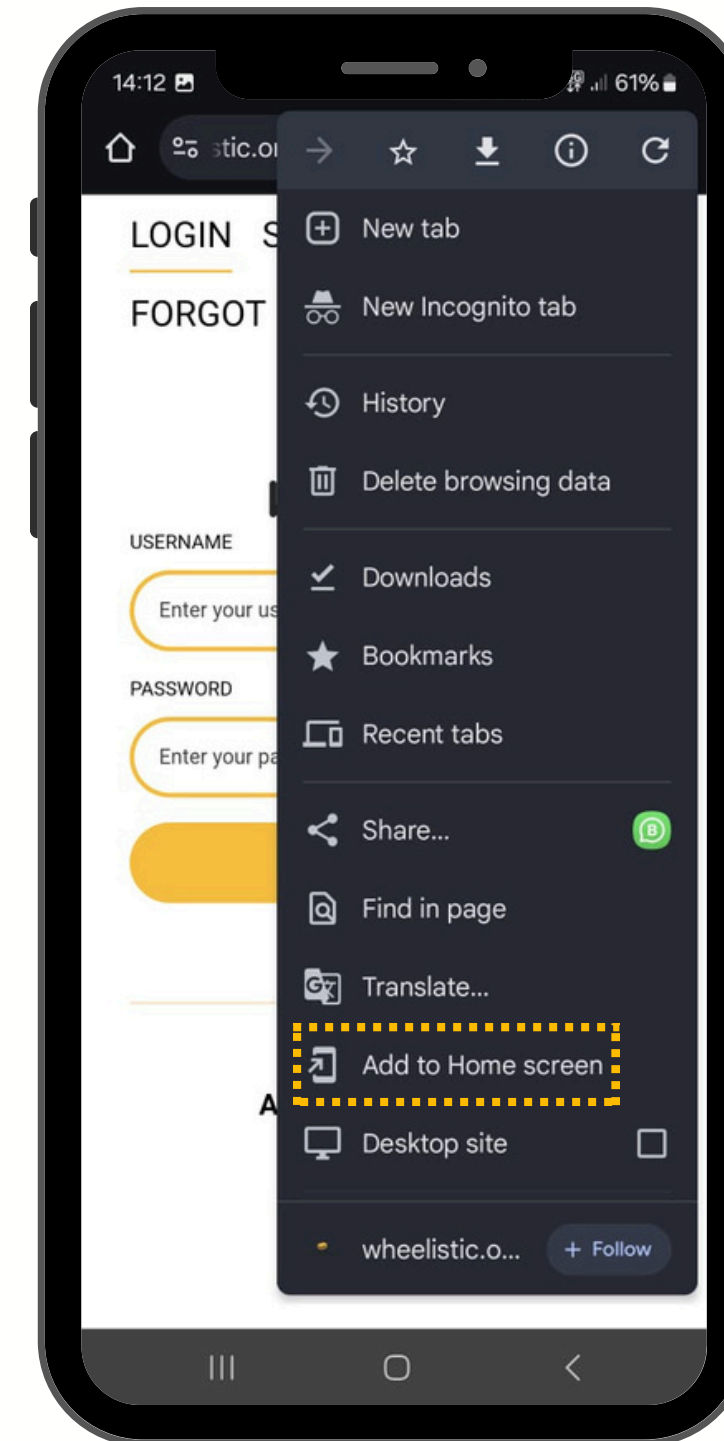

Web App How to Download Guide

Welcome!

to Wheelistic's Web App

Main App Features

- Medical Assist Access
- Home Drive
- Trip Monitor
- Panic SOS Button to access your emergency services
- Motor Advisor
- Fines & Licence Portal
- Travel Start & Travel Curious Portals

Let's get started

Access the PWA App

Let's get started:

The App is available on any device, including a Cellphone, Laptop or even Tablet.

Scan the QR Code to access the site or click on this link: <http://wheelistic.oneloyalty.online>

Note!

How to Scan

Some devices don't need an App to Scan a QR Code

Some Android and Apple devices can scan QR Codes directly from their Camera as seen on the first screen on the right.

If your Camera does not want to scan the QR Code, please visit your App Store and download a QR Code Scanner to help you scan the QR Code. On the right hand screen is some examples of the scanners available on the Play Store.

How to?

Download on Android

See screenshots on the right if you are an ANDROID user.

- 1) Add the App to the Home Screen in order to access the App without needing the link or QR Code.
- 2) You can either click on “Add to Home Screen” or open the right hand Menu and then select “Add to Home Screen.
- 3) Here you will click on Install.