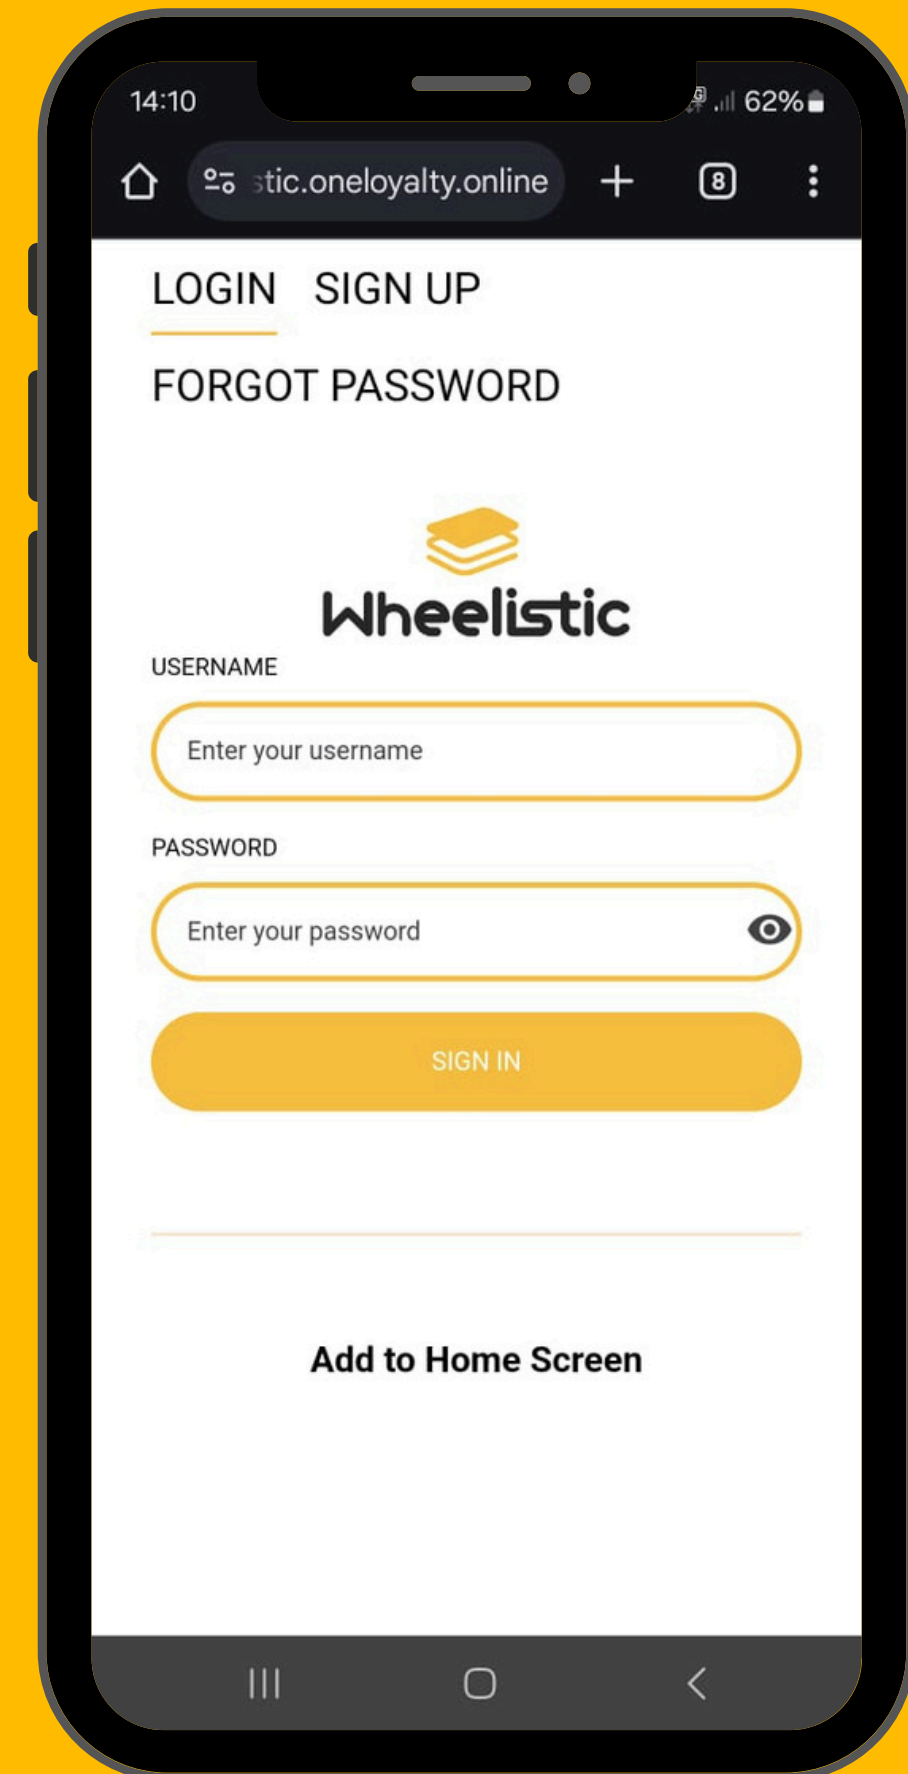

Web App How to Download Guide

Welcome!

to Wheelistic's Web App

Main App Features

- Medical Assist Access
- Home Drive
- Trip Monitor
- Panic SOS Button to access your emergency services
- Motor Advisor
- Fines & Licence Portal
- Travel Start & Travel Curious Portals

Let's get started

Access the PWA App

Let's get started:

The App is available on any device, including a Cellphone, Laptop or even Tablet.

Scan the QR Code to access the site or click on this link: <http://wheelistic.oneloyalty.online>

Note!

How to Scan

Some devices don't need an App to Scan a QR Code

Some Android and Apple devices can scan QR Codes directly from their Camera as seen on the first screen on the right.

If your Camera does not want to scan the QR Code, please visit your App Store and download a QR Code Scanner to help you scan the QR Code. On the right hand screen is some examples of the scanners available on the Play Store.

How to?

Download on Android

See screenshots on the right if you are an ANDROID user.

- 1) Add the App to the Home Screen in order to access the App without needing the link or QR Code.
- 2) You can either click on “Add to Home Screen” or open the right hand Menu and then select “Add to Home Screen.
- 3) Here you will click on Install.