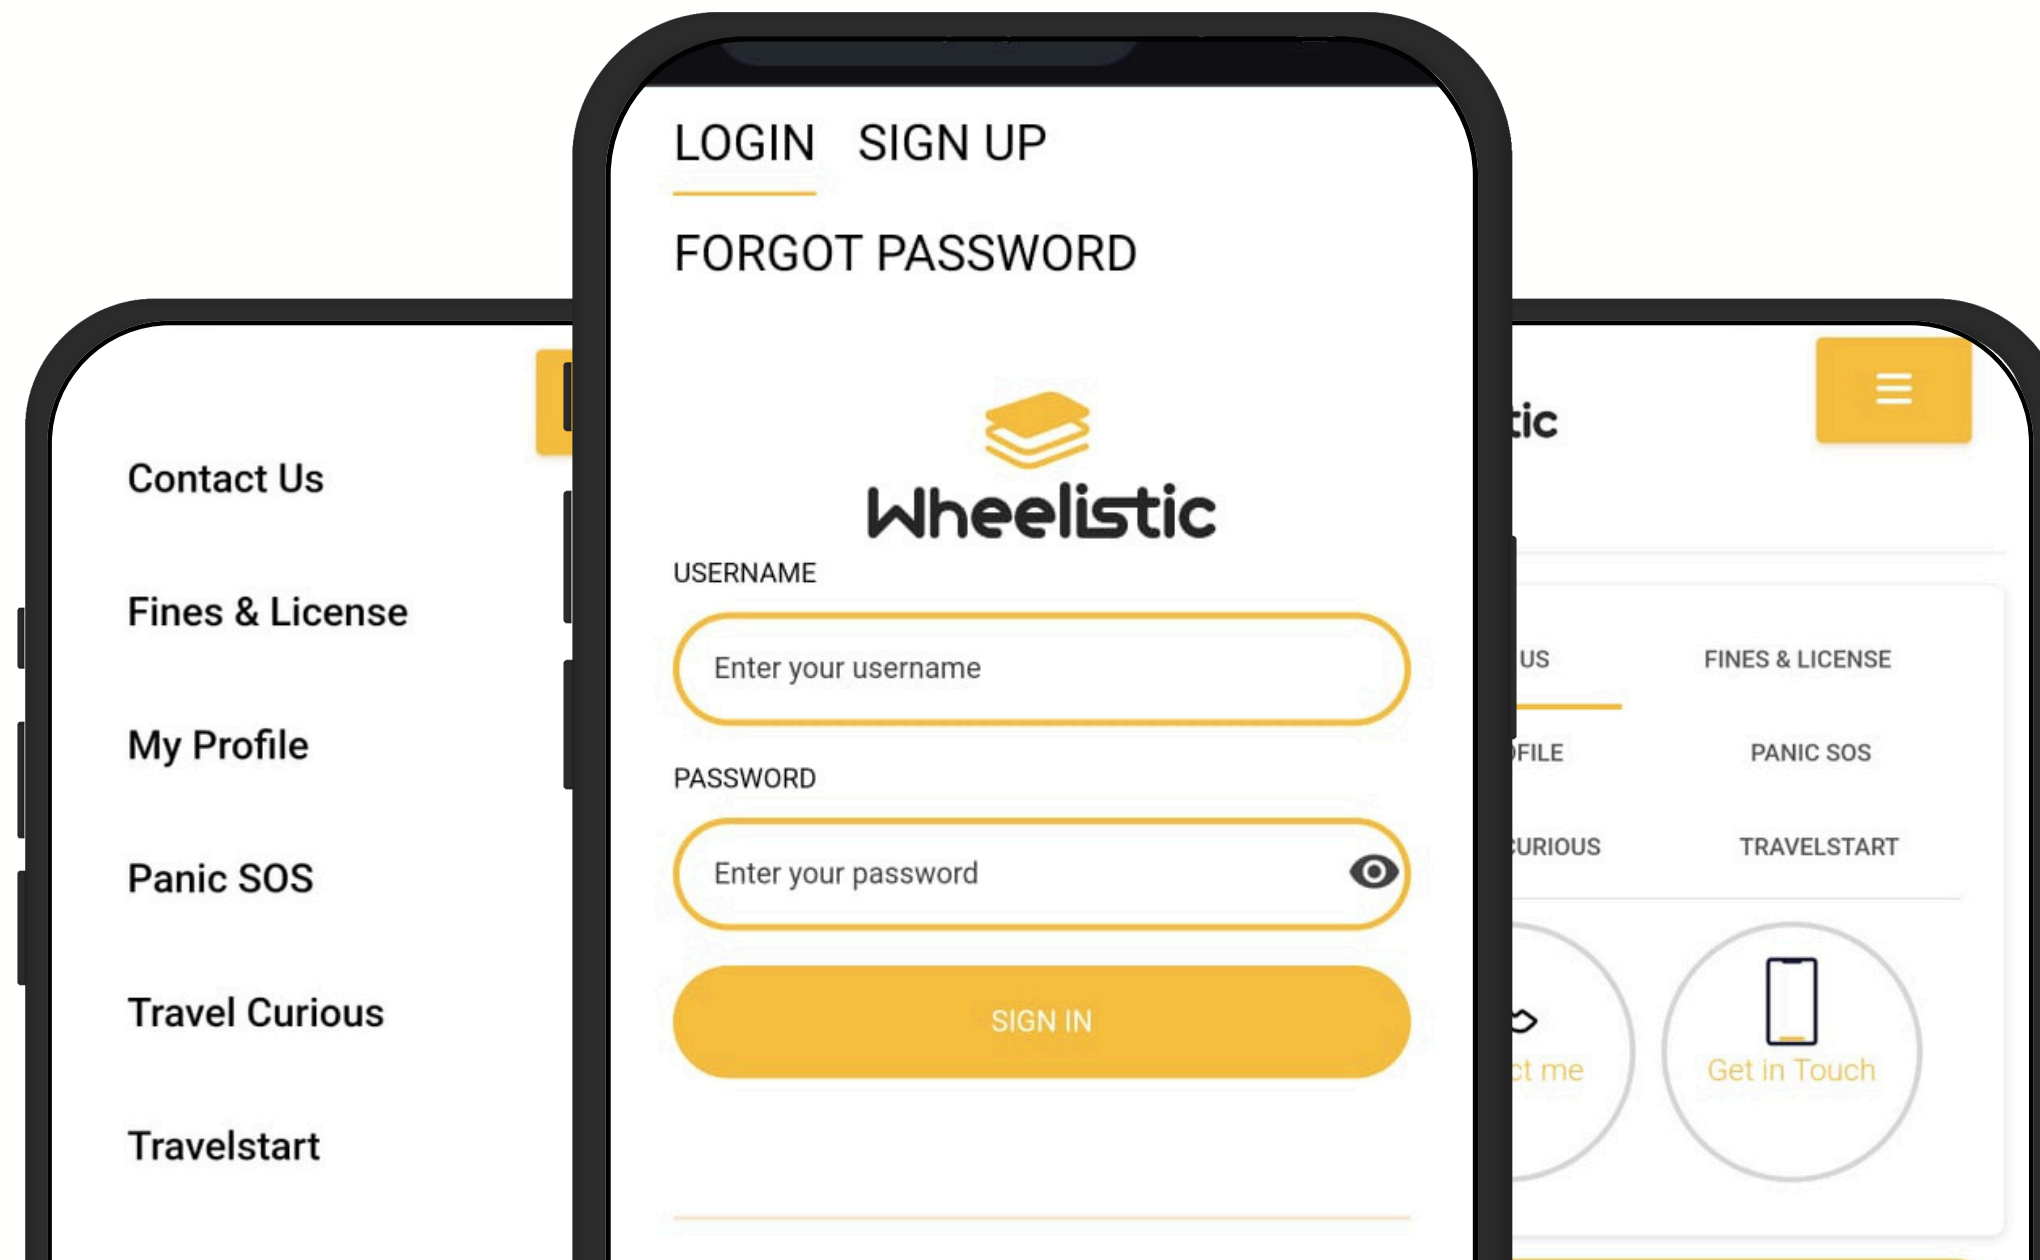

Web App How to Download Guide

Welcome!

to Wheelistic's Web App

Main App Features

- Medical Assist Access
- Home Drive
- Trip Monitor
- Panic SOS Button to access your emergency services
- Motor Advisor
- Fines & Licence Portal
- Travel Start & Travel Curious Portals

Let's get started

Access the PWA App

Let's get started:

The App is available on any device, including a Cellphone, Laptop or even Tablet.

Scan the QR Code to access the site or click on this link: <http://wheelistic.oneloyalty.online>

Note!

How to Scan

Some devices don't need an App to Scan a QR Code

Some Android and Apple devices can scan QR Codes directly from their Camera as seen on the first screen on the right.

If your Camera does not want to scan the QR Code, please visit your App Store and download a QR Code Scanner to help you scan the QR Code. On the right hand screen is some examples of the scanners available on the Play Store.

How to?

Download on Android

See screenshots on the right if you are an ANDROID user.

- 1) Add the App to the Home Screen in order to access the App without needing the link or QR Code.
- 2) You can either click on “Add to Home Screen” or open the right hand Menu and then select “Add to Home Screen.
- 3) Here you will click on Install.